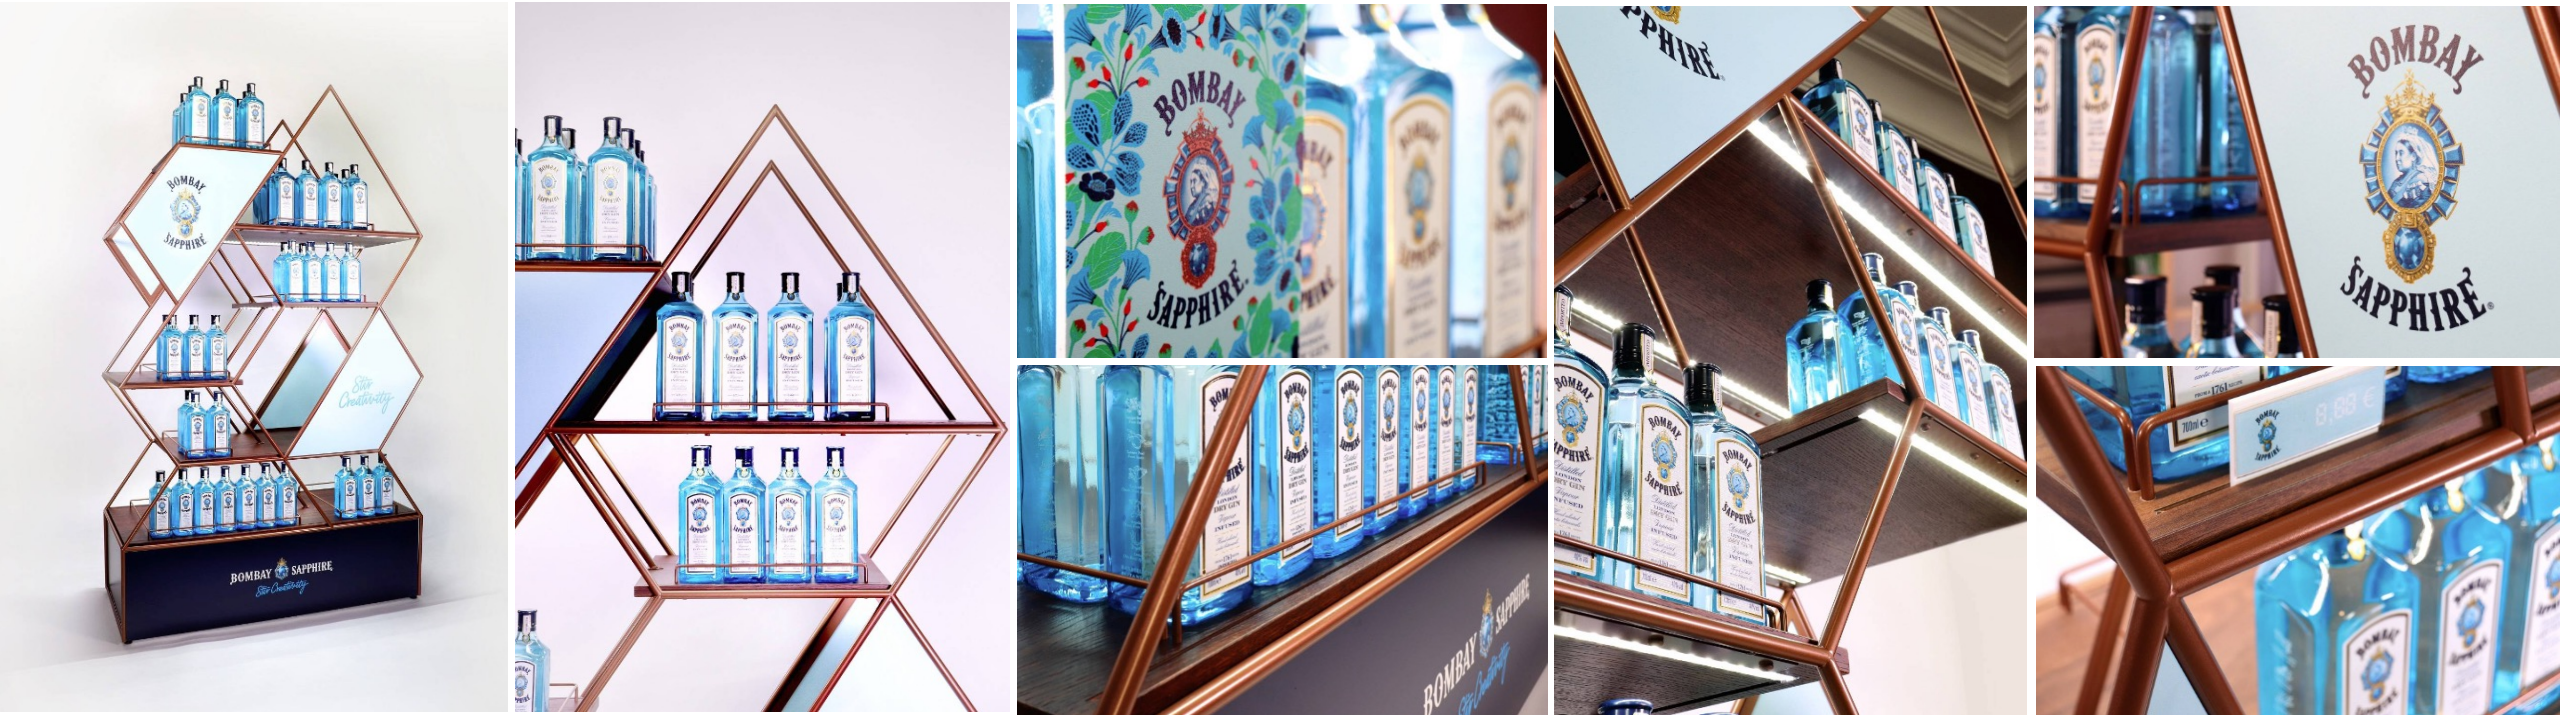

MAXEDA

FURNITURE

LAMELLO . HOTSPOT . FINESSE

DURIEU COATINGS

SEASONALITY

BACARDI INTERNATIONAL / BOMBAY SAPPHIRE

BACARDI INTERNATIONAL / BACARDI

JET IMPORT / RED BULL