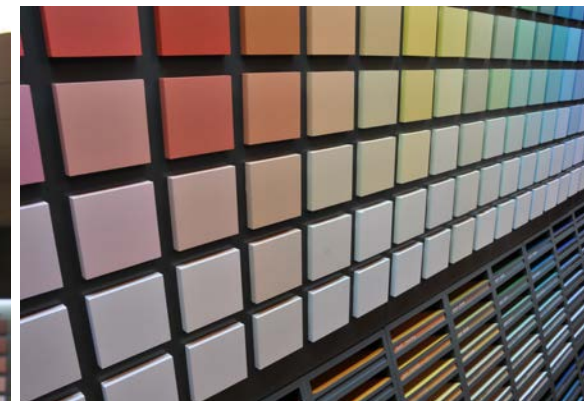

AKZO NOBEL / ARTITUDE

FURNITURE