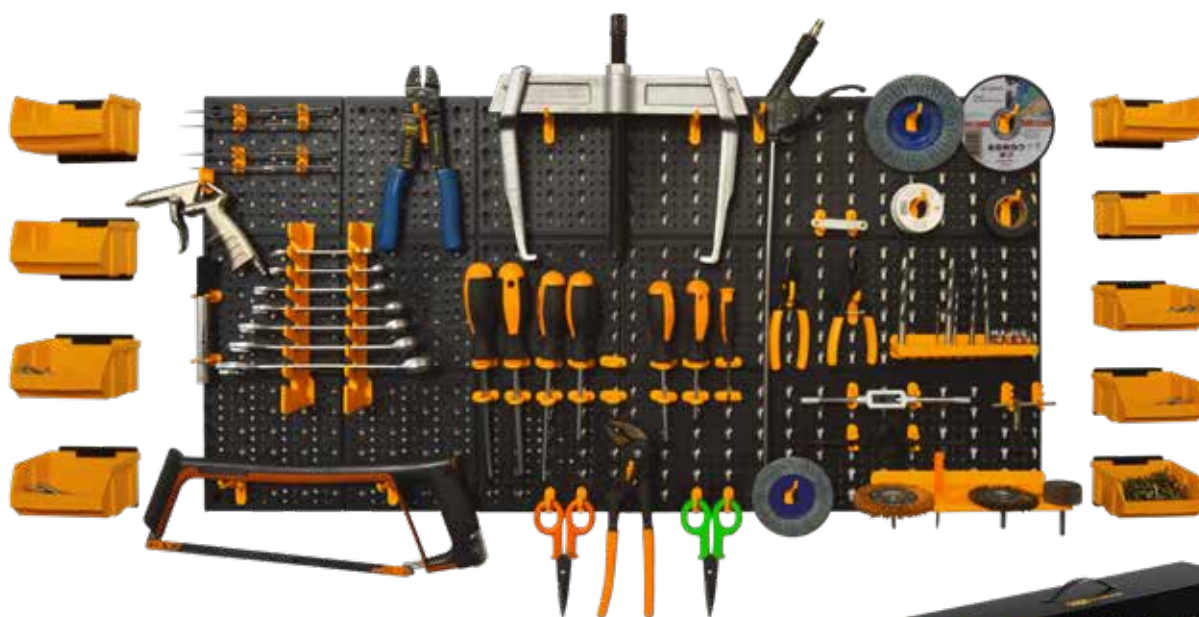

Scatola/box
503x86x506

335

KIT composto da/consists of:
2 Pannelli/panels 500x20x500
5 contenitori/containers art.101
4 contenitori/containers art.102
2 mensole/shelfs
2 Portachiavi/key holder
50 ganci/hooks

65

Pezzi/Pcs