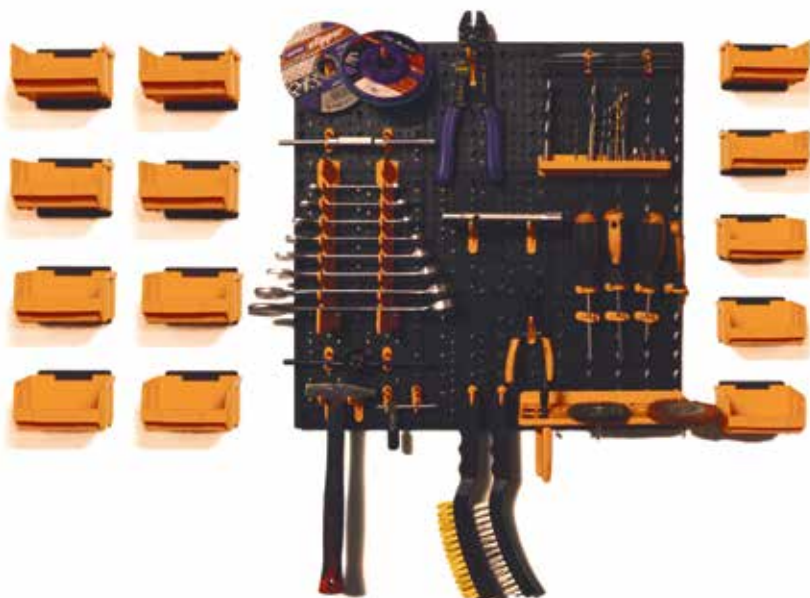

## > Linea **PANNELLI**

PANNELLI PORTA ATTREZZI DA PARETE  
 PANEL TOOL HOLDER WALL

**43**

Pezzi/Pcs

**334**

KIT composto da/consists of:  
 Pannello/panel 500x20x500  
 5 contenitori/containers art.101  
 8 contenitori/containers art.102  
 2 mensole/shelfs  
 2 Portachiavi/key holder  
 25 ganci/hooks