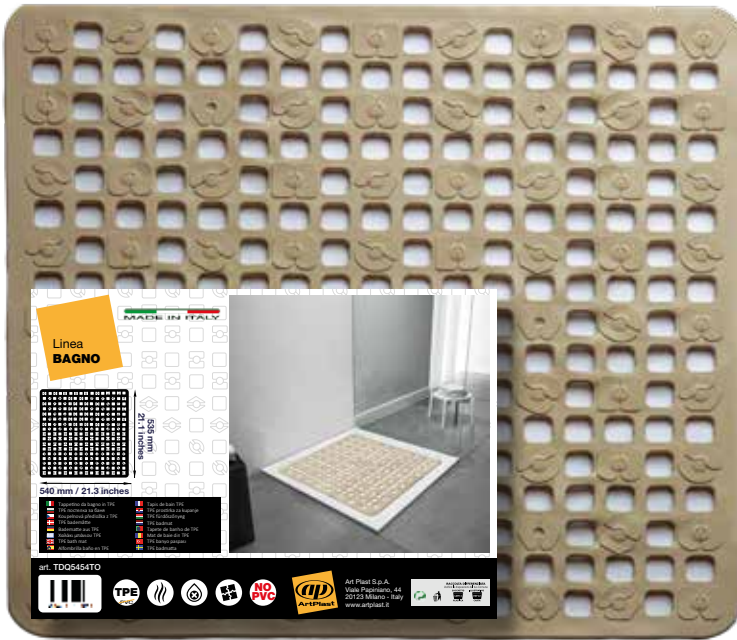

> Linea **BAGNO**

Prodotto italiano ecosostenibile
Eco-sustainable italian product

senza PVC
PVC free

non assorbe
gli odori
odor-proof

non trattiene
umidità
doesn't retain
humidity

semplice sistema
di assemblaggio
easy assembly
system

HOME

TDQ5454TO