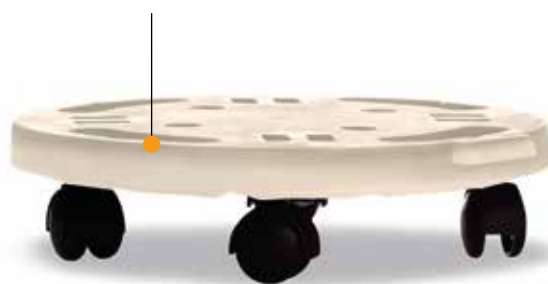

> Linea **DOLLY**

Prodotto italiano ecosostenibile
Eco-sustainable italian product

prodotto in polipropilene
produced in polypropylene

non assorbe gli odori
odor-proof

non trattiene umidità
doesn't retain humidity

semplice sistema di assemblaggio
easy assembly system

Colori personalizzati disponibili con minimo d'ordine da concordare:
Colors available with minimum order quantity to be agreed:

Foro per inserire la corda per facilitare lo spostamento
Hole to insert the rope to facilitate movement

Sistema di aggancio per poter ampliare la pedana su 4 lati
Hooking system to expand the platform 4 sides

4 Maniglie di presa
4 carry handles

L3030/E

ARTICOLO / ARTICLE

Larghezza Width	Profondità Depth	Altezza Height	Codice a barre Barcode
L3030/E 300	300	70	8010693121458
L4829E/R35 480	290	80	8010693119998

IMBALLO / PACKING

Pz. Pc.	Tipo Type	Larghezza Width	Profondità Depth	Altezza Height
14	cartone/carton	300	300	530
10	cartone/carton	485	295	385

Tutte le misure sono espresse in millimetri / All measures are in millimeters