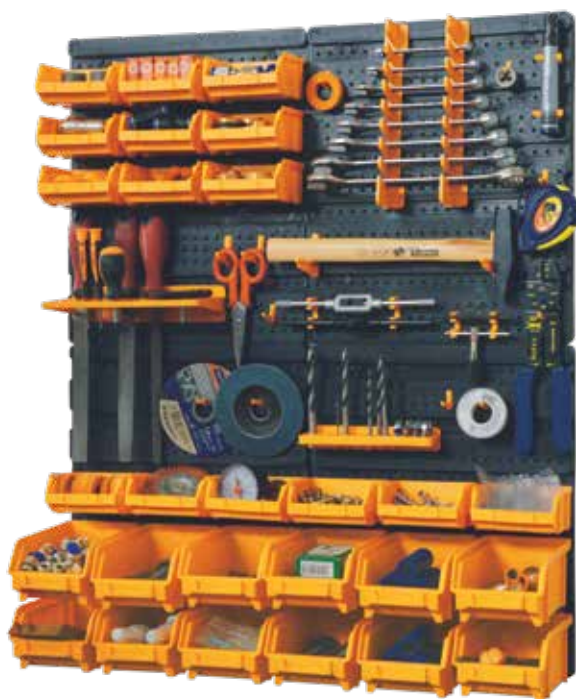

ARTICOLO / ARTICLE

Larghezza Width	Profondità Depth	Altezza Height	Codice a barre Barcode
646	183	770	8010693126354

326

IMBALLO / PACKING

Pz. Pc.	Tipo Type	Larghezza Width	Profondità Depth	Altezza Height
1	cartone/carton	390	144	655